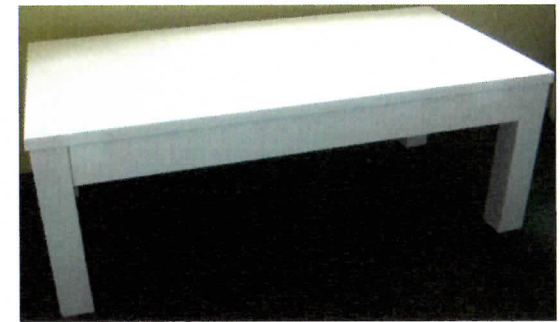

LYNX RANGE

LYNX LDTV05
2 Door 1 Drawer TV Unit
Removable Centre Shelf
1700 x 450 x 600mm

LYNX LD338LT Lamp Table
600 x 600 x 450mm

LYNX LDTV06
4 Drawer TV Unit
Fixed Centre Shelf
1800 x 450 x 500mm

Lynx LD338CT Coffee Table
1200 x 600 x 450mm

LYNX LD338DSK
Desk with 2 Drawers &
keyboard slide
1200 x 600 x 770mm

LYNX LD338ST Sofa
Table
1200 x 300 x 760mm

Material: MDF | Finish: White High Gloss